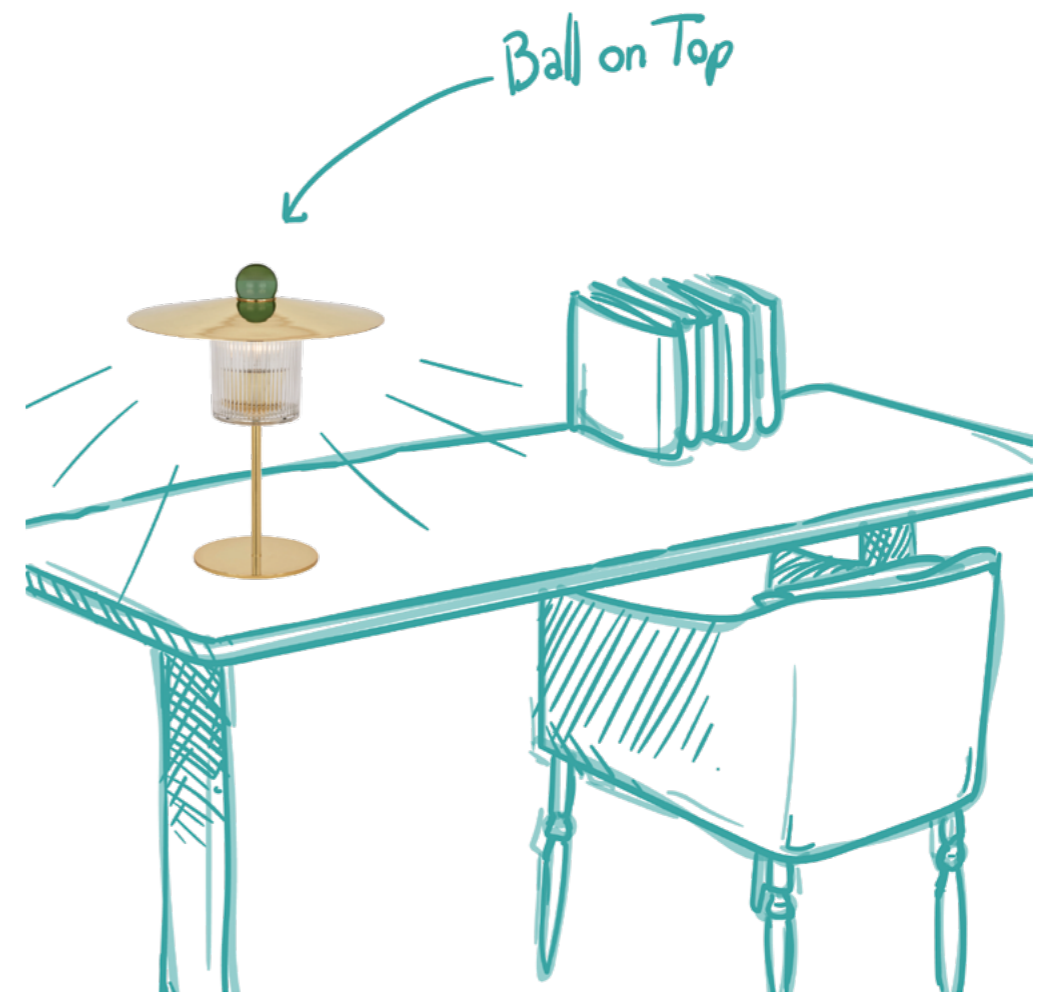

# BALL ON TOP

THE CLASSIC TWIST

The classic banker's lamp has been upgraded with a twist!

The Ball on Top table lamp is designed as a celebration to the traditional banker's lamp - we are keeping the classic look but adding a modern shape. The mix of the gold base, clear glass and retro green ball on top will add a sophisticated touch to any location.