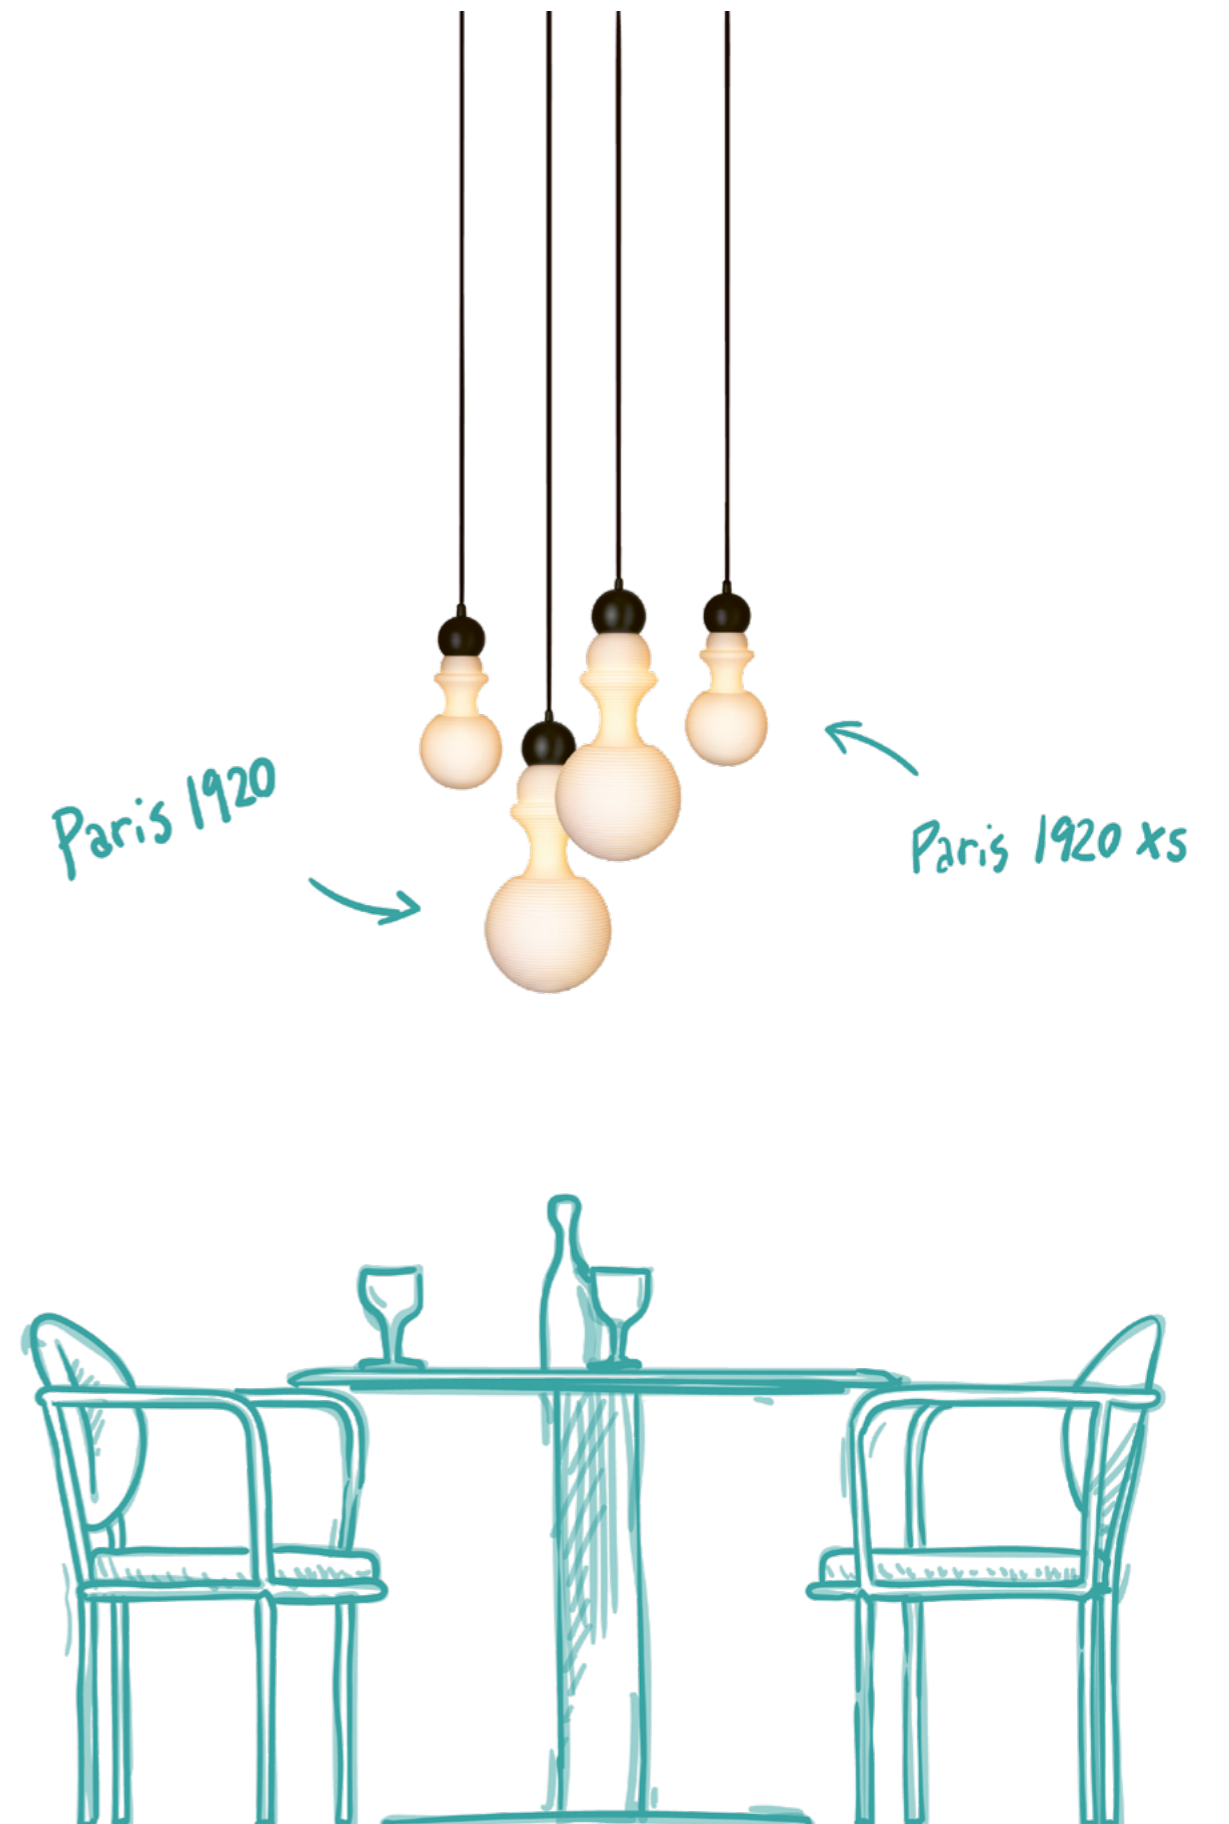

PARIS 1920

"WE ALWAYS HAVE PARIS"

The Paris Pendant is quite unique. It is our take on the classical white glass pendants seen in the Parisian brasseries. We have a weakness for playing with the beauty of illumination. Paris is made of opal coloured rippled glass with a black base. We added lines and curves and transformed the round lamp into an imaginative drop of light.

Paris 1920 is available in two sizes.