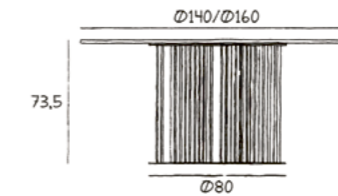

STRAW TABLE
COATED IRON
BLACK OAK, BLACK LEATHER OR MARBLE
H73,5 X DIA140/160