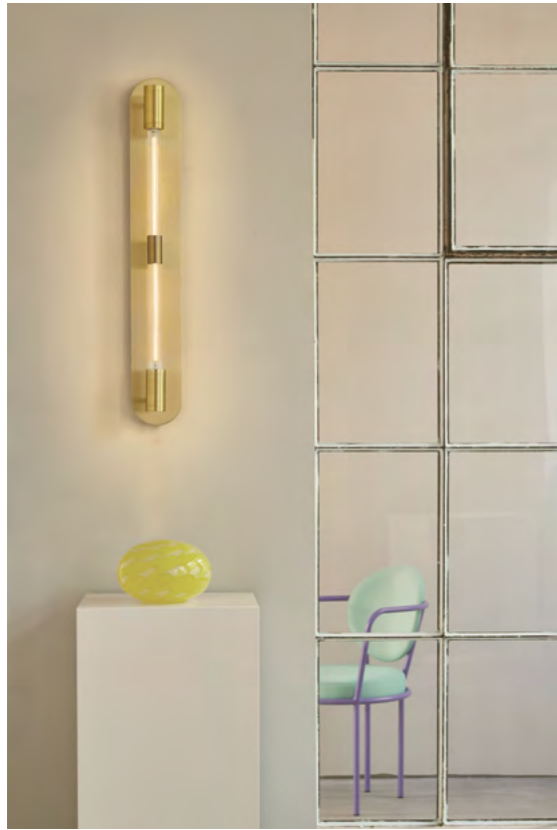

LIBERTY

SIMPLE FUNCTIONALISM

The design of the Liberty lamp series is inspired by the idea of creating a modern lamp series with a clean cut lines and sharp profiles that match the Danish modern design tradition for the industrial combined with simplicity and functionalism. The lamp base is designed in simple lines, where the light source itself defines the design.

The Liberty lamp collection is available in brushed brass and in black powder coated metal and in 5 different designs within the Liberty series.